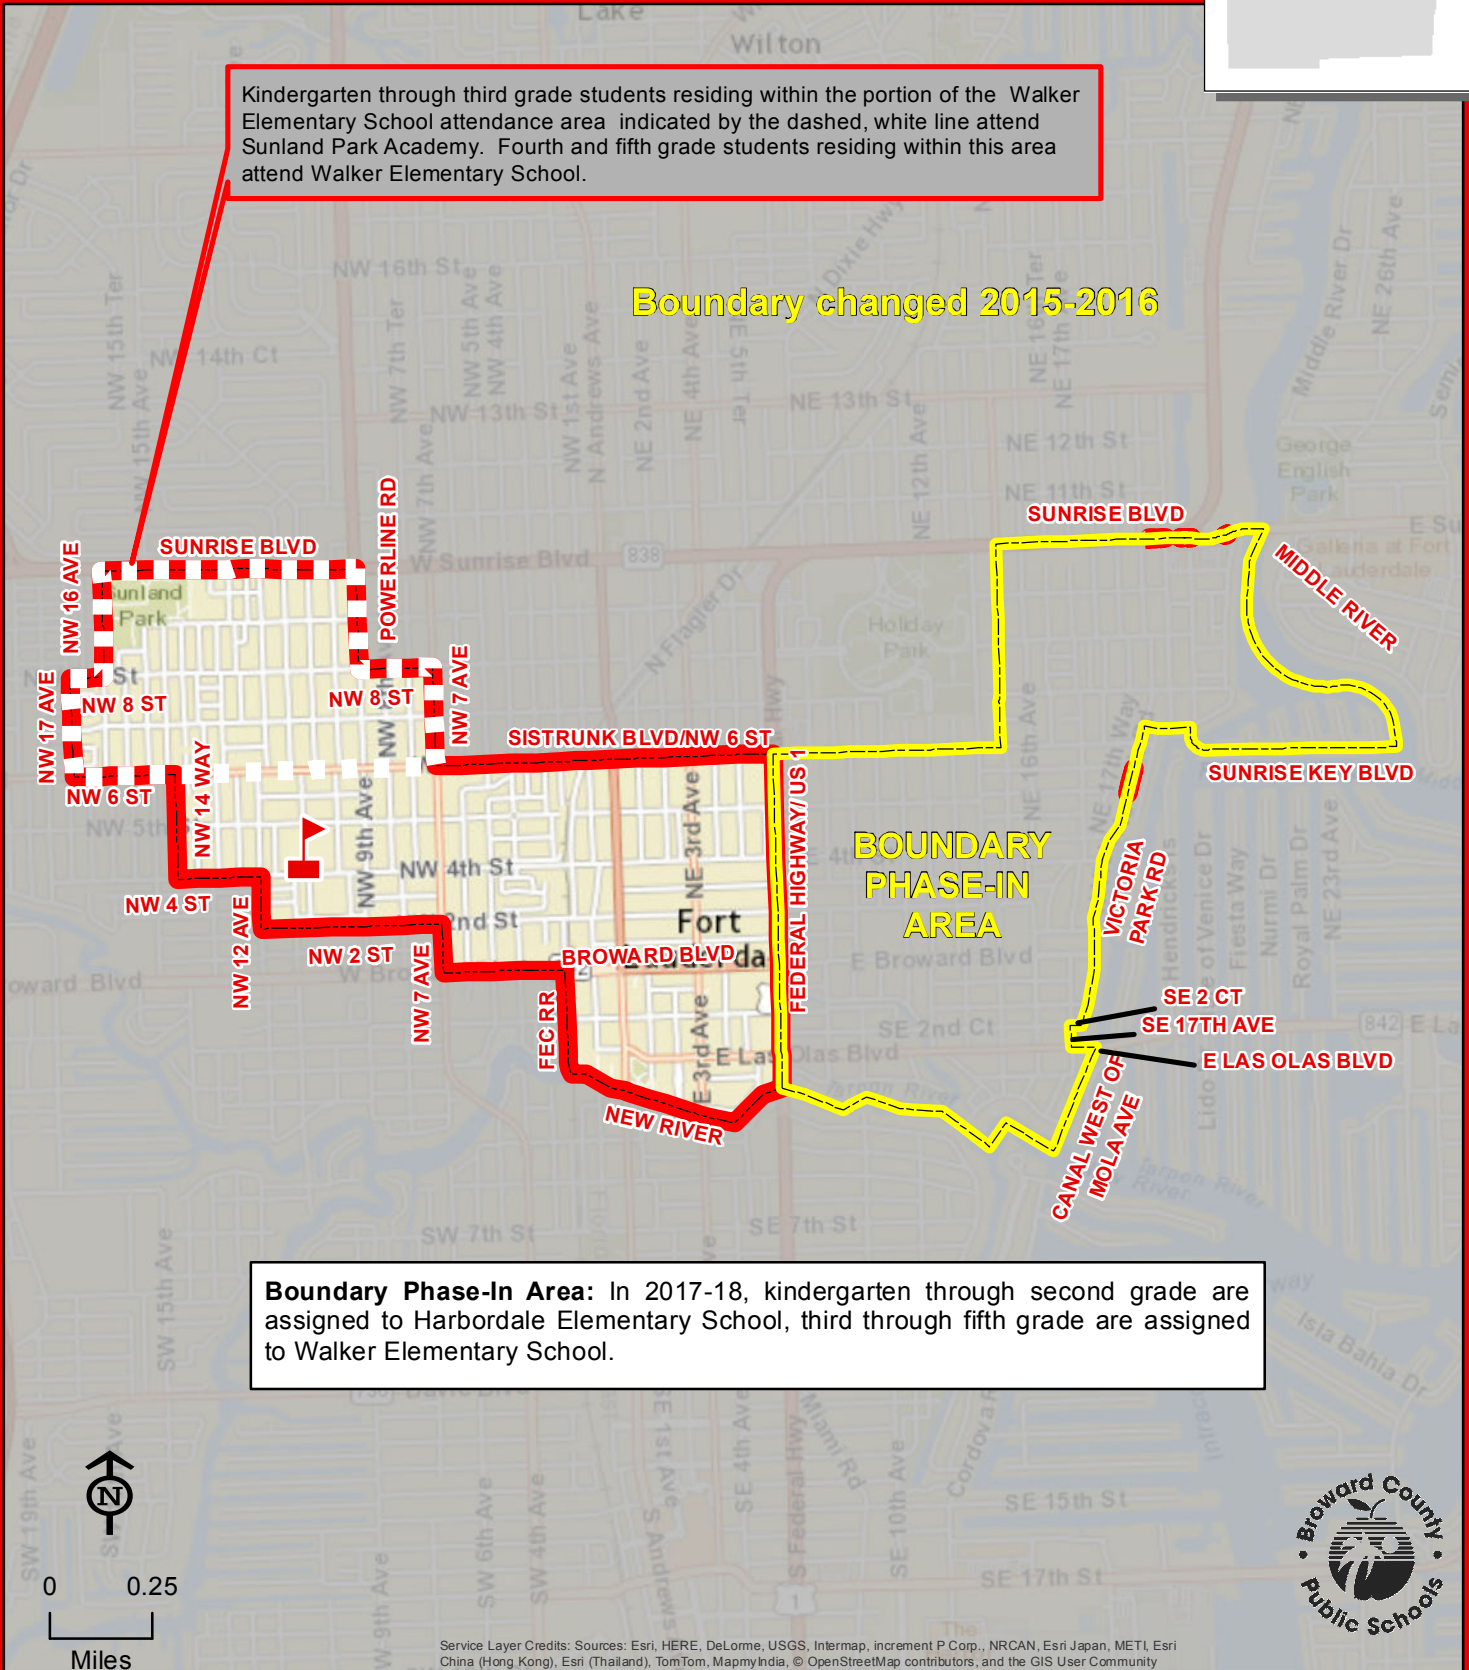

WALKER ELEMENTARY SCHOOL

1001 NW 4 STREET
FORT LAUDERDALE, FLORIDA 33311
754-322-8800

Boundary Phase-In Area
Magnet School

Kindergarten through third grade students residing within the portion of the Walker Elementary School attendance area indicated by the dashed, white line attend Sunland Park Academy. Fourth and fifth grade students residing within this area attend Walker Elementary School.

Boundary changed 2015-2016

Boundary Phase-In Area: In 2017-18, kindergarten through second grade are assigned to Harbordale Elementary School, third through fifth grade are assigned to Walker Elementary School.

WALKER

THIS MAP IS FOR CONCEPTUAL PURPOSES ONLY AND SHOULD NOT BE USED FOR LEGAL BOUNDARY DETERMINATIONS